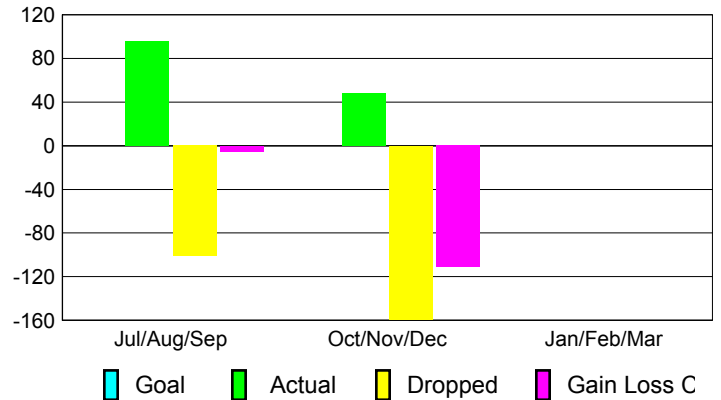

Membership Results 2012-2013

Goal, New, Dropped, Gain/Loss

Comparison of Membership Gain/Loss

Current Year Compared to the Previous Year