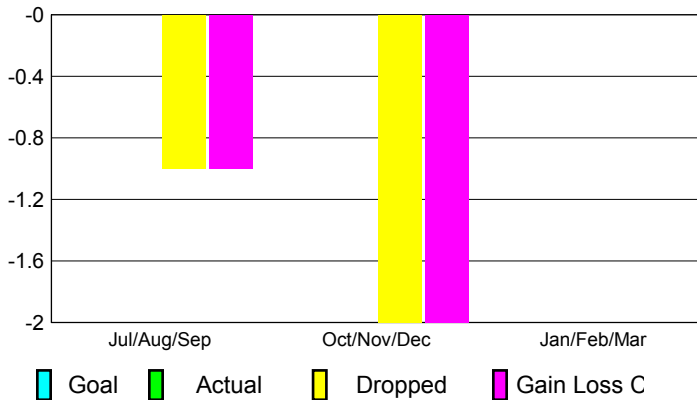

2012-2013 GMT Reports for District (or Undistricted) **District 35 L**

GMT: CARL HARRELL

Location: FLORIDA

GMT CA: 1

CLUBS

Club Results
2012-2013

Clubs
2011-2012

Month	New Club Goal	Actual New Clubs	Actual Dropped Clubs	Gain/Loss of Clubs	Gain/Loss of Clubs
Jul/Aug/Sep	0	0	-1	-1	0
Oct/Nov/Dec	0	0	-2	-2	3
Jan/Feb/Mar	0	0	0	0	0
Totals	0	0	-3	-3	3

Club Results 2012-2013

Goal, New, Dropped, Gain/Loss

Comparison of Club Gain/Loss

Current Year Compared to the Previous Year

YTD Status Quo Clubs 2012-2013

Status Quo Clubs Compared to Status Quo Members

MEMBERSHIP