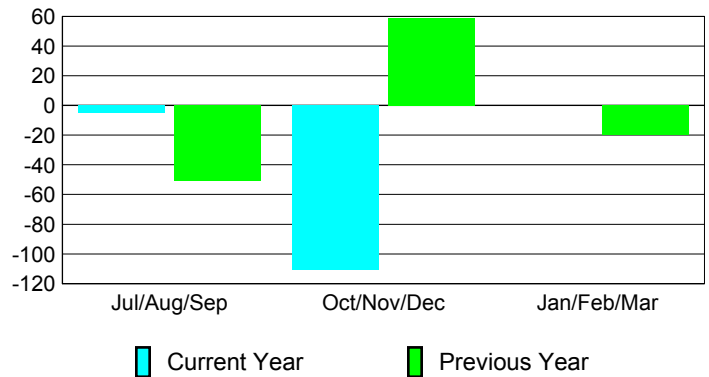

Membership Results
2012-2013

Membership
2011-2012

Month	Net Memb Goal	Actual New Memb	Actual Dropped Memb	Gain/Loss of Memb	Gain/Loss of Memb
Jul/Aug/Sep	0	96	-101	-5	-51
Oct/Nov/Dec	0	48	-159	-111	59
Jan/Feb/Mar	0	0	0	0	-20
Totals	0	144	-260	-116	-12

Membership Results 2012-2013

Goal, New, Dropped, Gain/Loss

Comparison of Membership Gain/Loss

Current Year Compared to the Previous Year

Gender Comparison 2012-2013

Jan/Feb/Mar

Male

Female