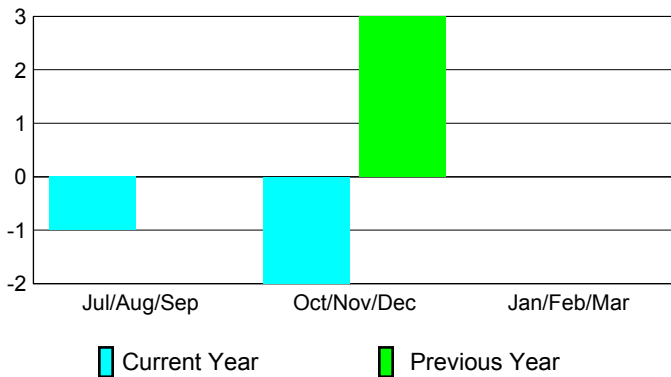

2012-2013 GMT Reports for District (or Undistricted) **District 35 L**

GMT: CARL HARRELL

Location: FLORIDA

GMT CA: 1

CLUBS

Club Results
2012-2013

Clubs
2011-2012

Month	New Club Goal	Actual New Clubs	Actual Dropped Clubs	Gain/Loss of Clubs	Gain/Loss of Clubs
Jul/Aug/Sep	0	0	-1	-1	0
Oct/Nov/Dec	0	0	-2	-2	3
Jan/Feb/Mar	0	0	0	0	0
Totals	0	0	-3	-3	3

Club Results 2012-2013

Goal, New, Dropped, Gain/Loss

Comparison of Club Gain/Loss

Current Year Compared to the Previous Year

YTD Status Quo Clubs 2012-2013

Status Quo Clubs Compared to Status Quo Members

MEMBERSHIP