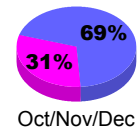

Membership Results
2012-2013

Membership
2011-2012

Month	Net Memb Goal	Actual New Memb	Actual Dropped Memb	Gain/Loss of Memb	Gain/Loss of Memb
Jul/Aug/Sep	0	96	-101	-5	-51
Oct/Nov/Dec	0	48	-159	-111	59
Jan/Feb/Mar	0	0	0	0	-20
Totals	0	144	-260	-116	-12

Membership Results 2012-2013

Goal, New, Dropped, Gain/Loss

Comparison of Membership Gain/Loss

Current Year Compared to the Previous Year

Gender Comparison 2012-2013

Jan/Feb/Mar

Male

Female